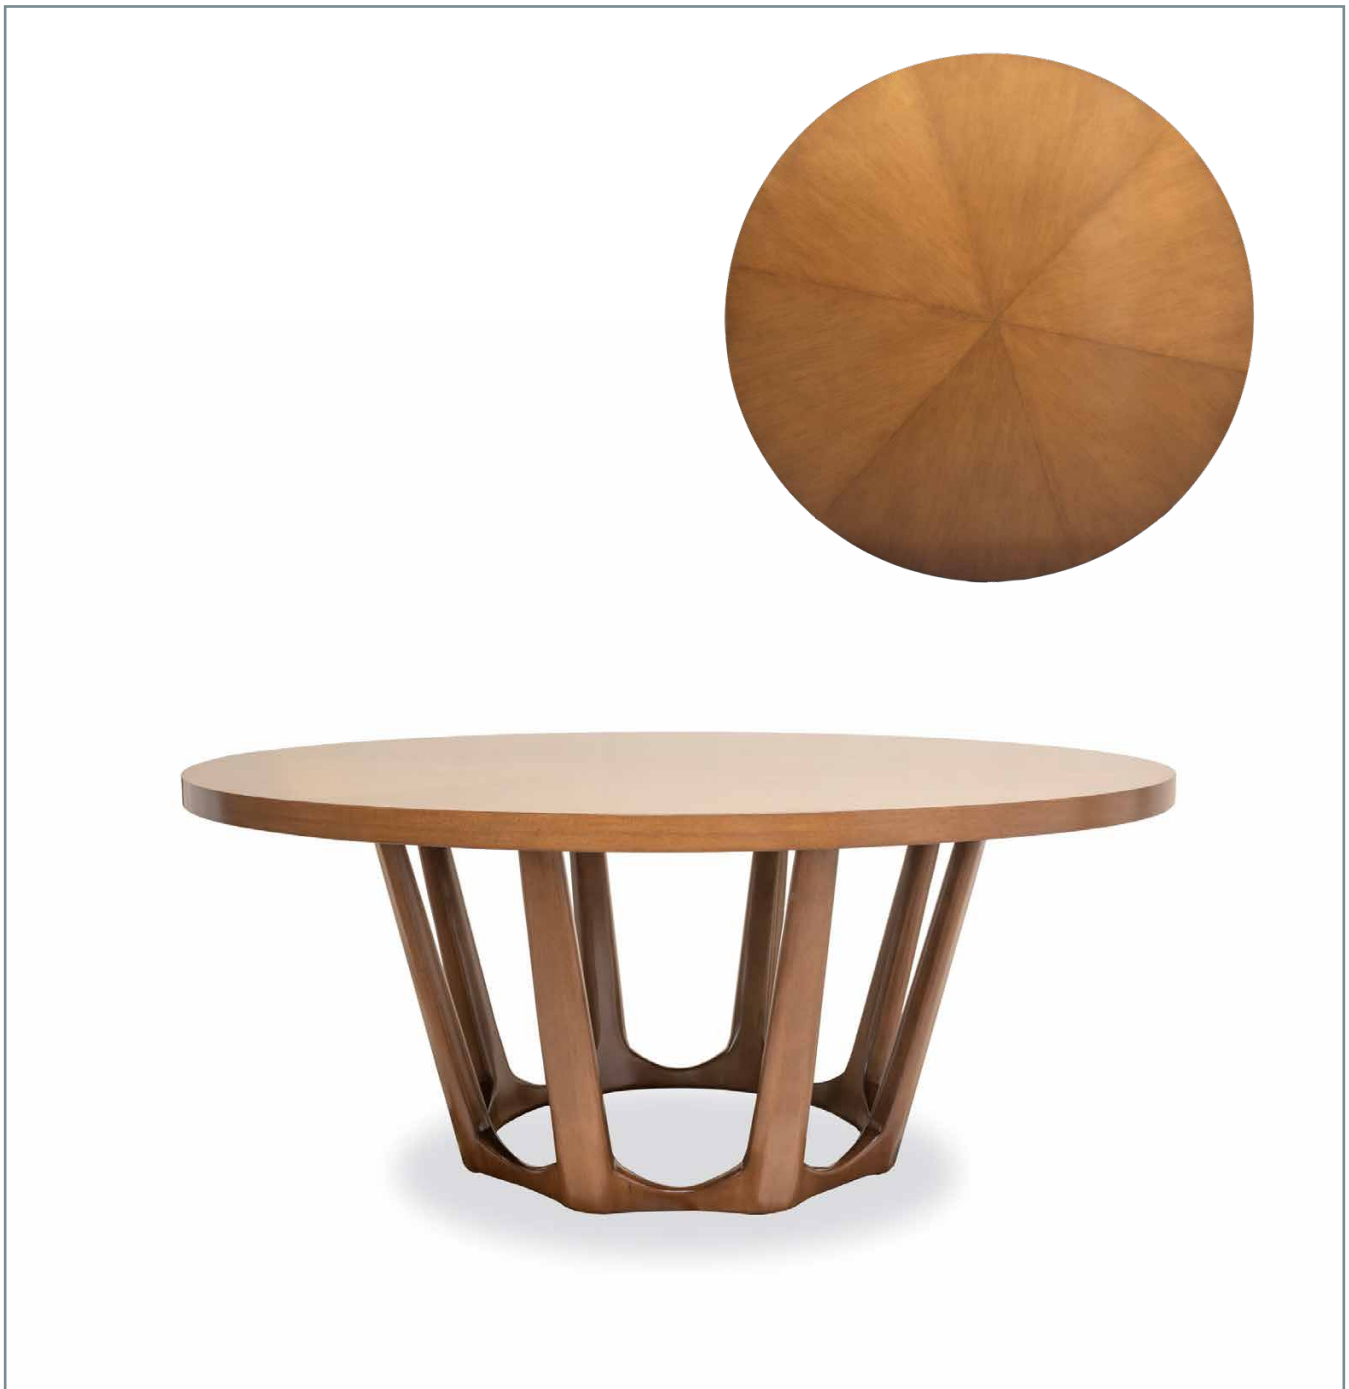

Kasimar DINING TABLE 37587A

Diameter: 72" | Height: 30" | Base Width at Bottom: 34.75" | Apron Height: 2"
Top & Base Finish: New Harvest | Wood Species: Maple
With Sunburst Pattern on Top

Available in All OBD Finishes
Custom Sizes Available