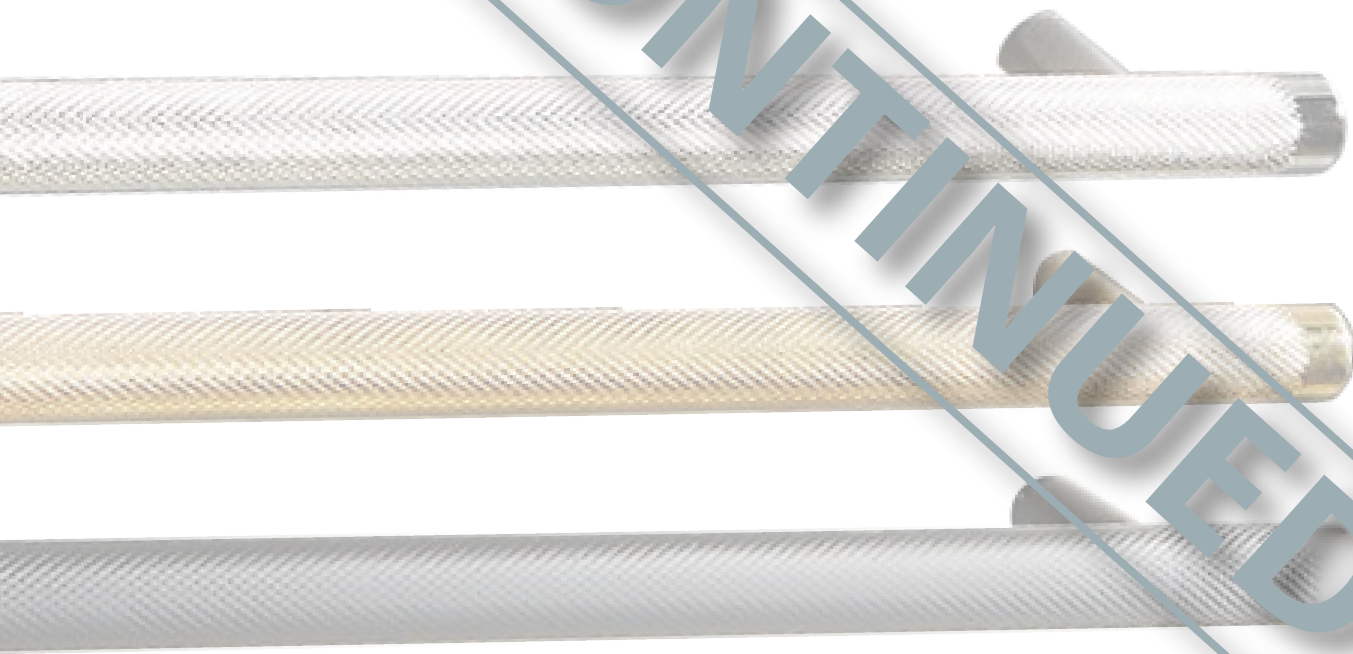

HARDWARE

DIAMONDBACK HARDWARE

AVAILABLE IN
BRUSHED NICKEL
BRUSHED BRASS
MATTE BLACK

DIAMONDBACK KNOB

OD: 1" | P: 1"

DIAMONDBACK 8" PULL

OL: 8" | OW: 1/2" | P: 1" | BD: 3/8" | CC: 6"

OL	Overall Length
OW	Overall Width
OD	Overall Diameter
P	Projection
BD	Base Diameter
CC	Center to Center