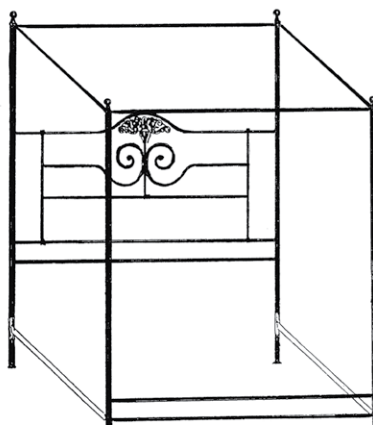

OLD BISCAYNE DESIGNS

Bed Styles & Sizes

Box Spring Measurements

TWIN: 38" X 74" | FULL: 53" X 75"

QUEEN: 60" X 80" | KING: 76" X 80" | CAL KING: 72" X 84"

Style Variations

HEADBOARD
WITH FOUR POSTS

HEADBOARD & FOOTBOARD
WITH FOUR POSTS

HEADBOARD
WITH FRAME

HEADBOARD
WITH SHORT POSTS

HEADBOARD
& FOOTBOARD

HEADBOARD
WITH CANOPY

HEADBOARD & FOOTBOARD
WITH CANOPY