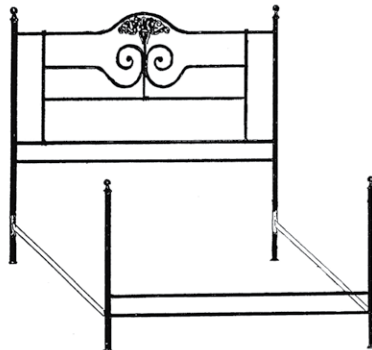

OLD BISCAYNE DESIGNS

Bed Styles & Sizes

Box Spring Measurements

TWIN: 38" X 74" | FULL: 53" X 75"

QUEEN: 60" X 80" | KING: 76" X 80" | CAL KING: 72" X 84"

Style Variations

HEADBOARD
WITH FOUR POSTS

HEADBOARD & FOOTBOARD
WITH FOUR POSTS

HEADBOARD
WITH FRAME

HEADBOARD
WITH SHORT POSTS

HEADBOARD
& FOOTBOARD

HEADBOARD
WITH CANOPY

HEADBOARD & FOOTBOARD
WITH CANOPY