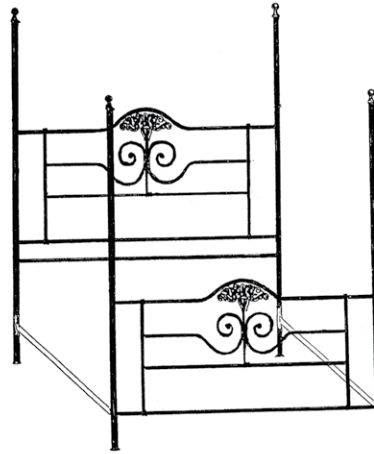

OLD BISCAYNE DESIGNS

Bed Styles & Sizes

Box Spring Measurements

TWIN: 38" X 74" | FULL: 53" X 75"

QUEEN: 60" X 80" | KING: 76" X 80" | CAL KING: 72" X 84"

Style Variations

HEADBOARD
WITH FOUR POSTS

HEADBOARD & FOOTBOARD
WITH FOUR POSTS

HEADBOARD
WITH FRAME

HEADBOARD
WITH SHORT POSTS

HEADBOARD
& FOOTBOARD

HEADBOARD
WITH CANOPY

HEADBOARD & FOOTBOARD
WITH CANOPY