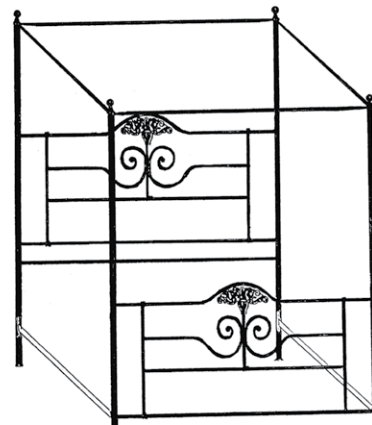

OLD BISCAYNE DESIGNS

Bed Styles & Sizes

Box Spring Measurements

TWIN: 38" X 74" | FULL: 53" X 75"

QUEEN: 60" X 80" | KING: 76" X 80" | CAL KING: 72" X 84"

Style Variations

HEADBOARD
WITH FOUR POSTS

HEADBOARD & FOOTBOARD
WITH FOUR POSTS

HEADBOARD
WITH FRAME

HEADBOARD
WITH SHORT POSTS

HEADBOARD
& FOOTBOARD

HEADBOARD
WITH CANOPY

HEADBOARD & FOOTBOARD
WITH CANOPY