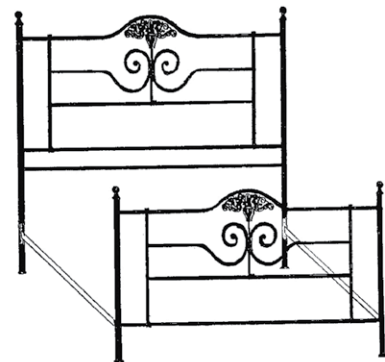

OLD BISCAYNE DESIGNS

Bed Styles & Sizes

Box Spring Measurements

TWIN: 38" X 74" | FULL: 53" X 75"

QUEEN: 60" X 80" | KING: 76" X 80" | CAL KING: 72" X 84"

Style Variations

HEADBOARD
WITH FOUR POSTS

HEADBOARD & FOOTBOARD
WITH FOUR POSTS

HEADBOARD
WITH FRAME

HEADBOARD
WITH SHORT POSTS

HEADBOARD
& FOOTBOARD

HEADBOARD
WITH CANOPY

HEADBOARD & FOOTBOARD
WITH CANOPY