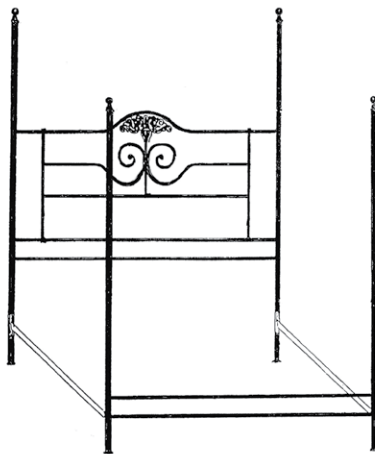

OLD BISCAYNE DESIGNS

Bed Styles & Sizes

Box Spring Measurements

TWIN: 38" X 74" | FULL: 53" X 75"

QUEEN: 60" X 80" | KING: 76" X 80" | CAL KING: 72" X 84"

Style Variations

HEADBOARD
WITH FOUR POSTS

HEADBOARD & FOOTBOARD
WITH FOUR POSTS

HEADBOARD
WITH FRAME

HEADBOARD
WITH SHORT POSTS

HEADBOARD
& FOOTBOARD

HEADBOARD
WITH CANOPY

HEADBOARD & FOOTBOARD
WITH CANOPY