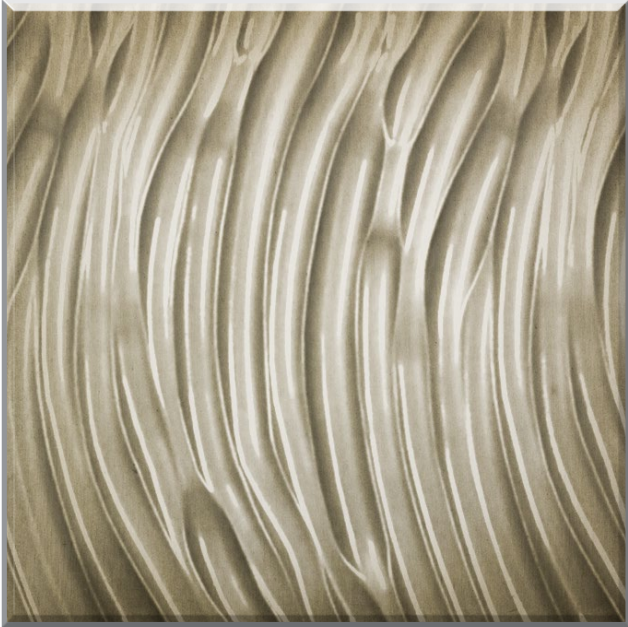

OLD BISCAYNE DESIGNS

Sculpted Wood Patterns

GEO

PISCES

Multiple Applications: Door Inserts, Back Panels, Drawer Fronts, Overlays

For more information, application, or pricing please contact Customer Service.