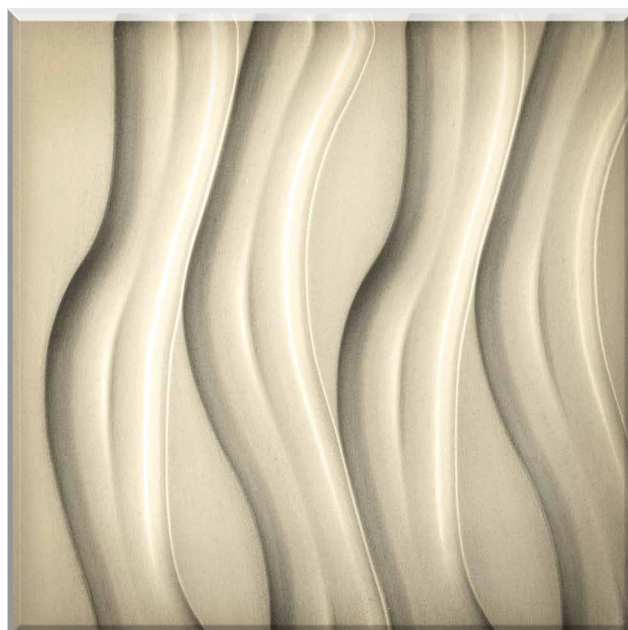

OBD

Biscayne Designs

SCULPTED WOOD

SELECTIONS

Original Designs. Elegant Texture.

| WWW.OLDBISCAYNEDESIGNS.COM |

OLD BISCAYNE DESIGNS

Sculpted Wood Patterns

RIPPLE

GROOVY

SMALL WAVE

LARGE WAVE

Multiple Applications: Door Inserts, Back Panels, Drawer Fronts, Overlays

For more information, application, or pricing please contact Customer Service.

OLD BISCAYNE DESIGNS