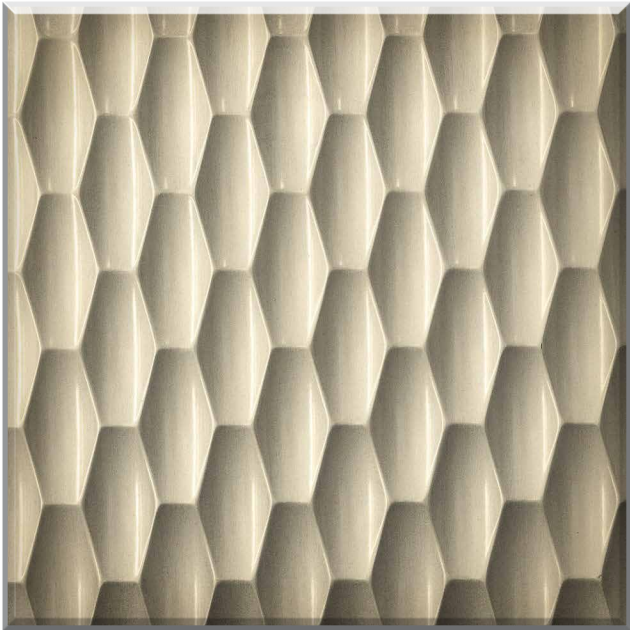

RIPPLE

GROOVY

SMALL WAVE

LARGE WAVE

Multiple Applications: Door Inserts, Back Panels, Drawer Fronts, Overlays

For more information, application, or pricing please contact Customer Service.

OLD BISCAYNE DESIGNS

Sculpted Wood Patterns

FLUTED

LINED UP

DIAMOND

PYRAMID

Multiple Applications: Door Inserts, Back Panels, Drawer Fronts, Overlays

For more information, application, or pricing please contact Customer Service.

OLD BISCAYNE DESIGNS

Sculpted Wood Patterns

HONEYCOMB

HIVE

MAZECRAFT

FLORACITA

Multiple Applications: Door Inserts, Back Panels, Drawer Fronts, Overlays

For more information, application, or pricing please contact Customer Service.