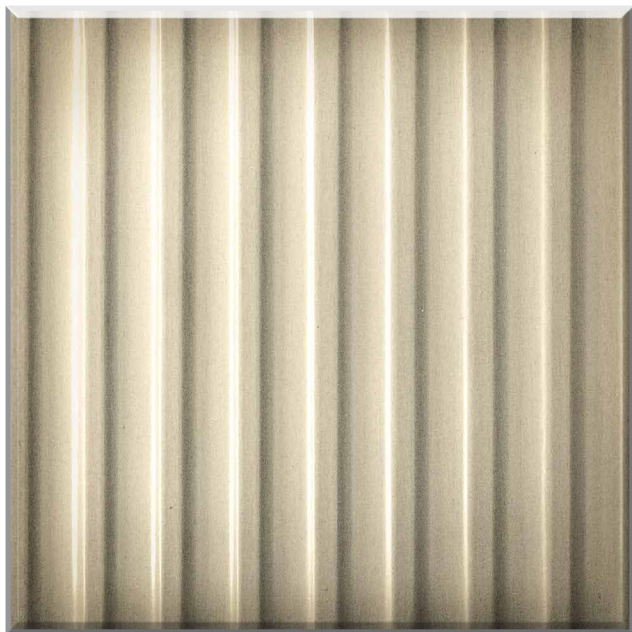

RIPPLE

GROOVY

SMALL WAVE

LARGE WAVE

Multiple Applications: Door Inserts, Back Panels, Drawer Fronts, Overlays

For more information, application, or pricing please contact Customer Service.

OLD BISCAYNE DESIGNS

Sculpted Wood Patterns

FLUTED

LINED UP

DIAMOND

PYRAMID

Multiple Applications: Door Inserts, Back Panels, Drawer Fronts, Overlays

For more information, application, or pricing please contact Customer Service.