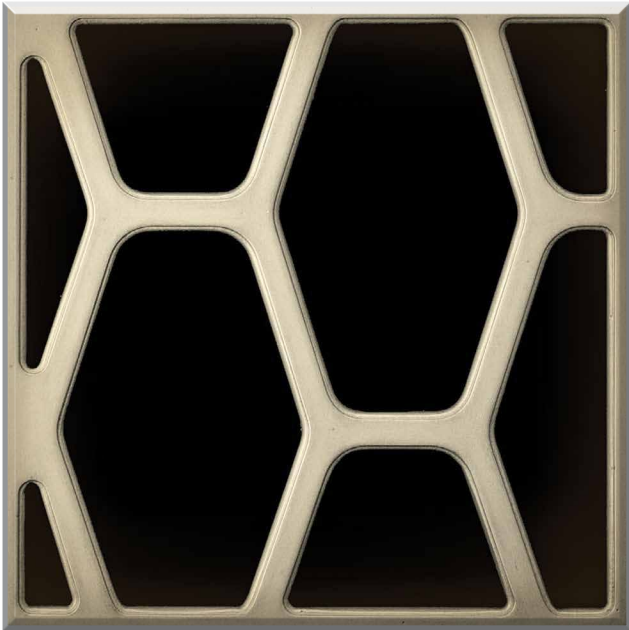

RIPPLE

GROOVY

SMALL WAVE

LARGE WAVE

Multiple Applications: Door Inserts, Back Panels, Drawer Fronts, Overlays

For more information, application, or pricing please contact Customer Service.

OLD BISCAYNE DESIGNS

Sculpted Wood Patterns

FLUTED

LINED UP

DIAMOND

PYRAMID

Multiple Applications: Door Inserts, Back Panels, Drawer Fronts, Overlays

For more information, application, or pricing please contact Customer Service.

OLD BISCAYNE DESIGNS

Sculpted Wood Patterns

HONEYCOMB

HIVE

MAZECRAFT

FLORACITA

Multiple Applications: Door Inserts, Back Panels, Drawer Fronts, Overlays

For more information, application, or pricing please contact Customer Service.

OLD BISCAYNE DESIGNS

Sculpted Wood Patterns

GEO

PISCES

Multiple Applications: Door Inserts, Back Panels, Drawer Fronts, Overlays

For more information, application, or pricing please contact Customer Service.