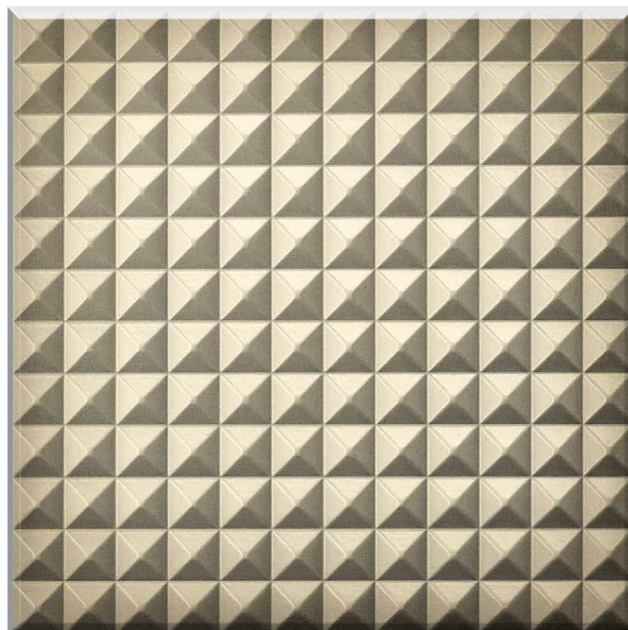

RIPPLE

GROOVY

SMALL WAVE

LARGE WAVE

Multiple Applications: Door Inserts, Back Panels, Drawer Fronts, Overlays

For more information, application, or pricing please contact Customer Service.

OLD BISCAYNE DESIGNS

Sculpted Wood Patterns

FLUTED

LINED UP

DIAMOND

PYRAMID

Multiple Applications: Door Inserts, Back Panels, Drawer Fronts, Overlays

For more information, application, or pricing please contact Customer Service.

OLD BISCAYNE DESIGNS

Sculpted Wood Patterns

HONEYCOMB

HIVE

MAZECRAFT

FLORACITA

Multiple Applications: Door Inserts, Back Panels, Drawer Fronts, Overlays

For more information, application, or pricing please contact Customer Service.