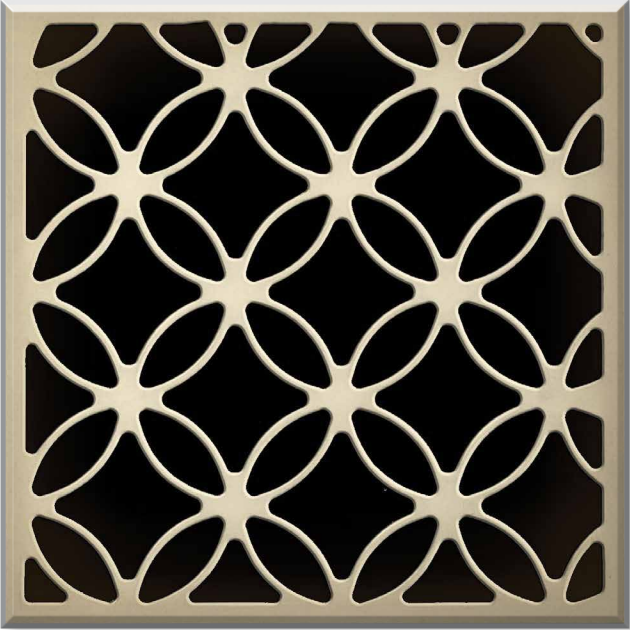

RIPPLE

GROOVY

SMALL WAVE

LARGE WAVE

Multiple Applications: Door Inserts, Back Panels, Drawer Fronts, Overlays

For more information, application, or pricing please contact Customer Service.

OLD BISCAYNE DESIGNS

Sculpted Wood Patterns

FLUTED

LINED UP

DIAMOND

PYRAMID

Multiple Applications: Door Inserts, Back Panels, Drawer Fronts, Overlays

For more information, application, or pricing please contact Customer Service.

OLD BISCAYNE DESIGNS

Sculpted Wood Patterns

HONEYCOMB

HIVE

MAZECRAFT

FLORACITA

Multiple Applications: Door Inserts, Back Panels, Drawer Fronts, Overlays

For more information, application, or pricing please contact Customer Service.

OLD BISCAYNE DESIGNS

Sculpted Wood Patterns

GEO

PISCES

Multiple Applications: Door Inserts, Back Panels, Drawer Fronts, Overlays

For more information, application, or pricing please contact Customer Service.