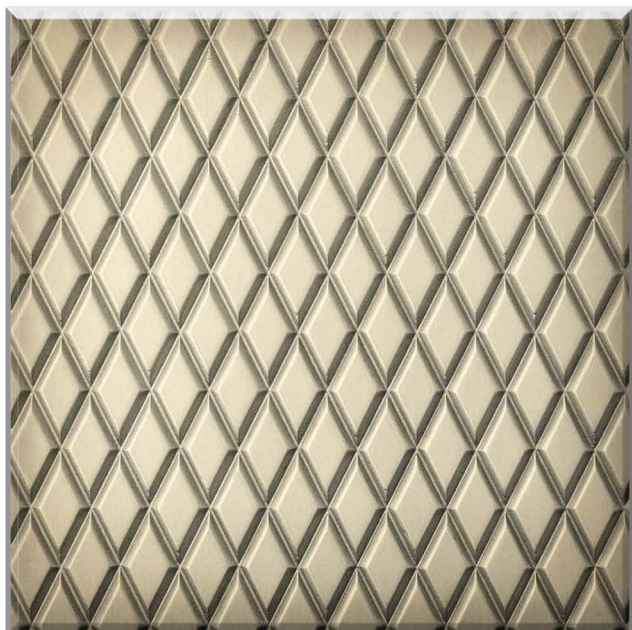

OBD

Biscayne Designs

SCULPTED WOOD

SELECTIONS

Original Designs. Elegant Texture.

| WWW.OLDBISCAYNEDESIGNS.COM |

OLD BISCAYNE DESIGNS

Sculpted Wood Patterns

RIPPLE

GROOVY

SMALL WAVE

LARGE WAVE

Multiple Applications: Door Inserts, Back Panels, Drawer Fronts, Overlays

For more information, application, or pricing please contact Customer Service.

OLD BISCAYNE DESIGNS

Sculpted Wood Patterns

FLUTED

LINED UP

DIAMOND

PYRAMID

Multiple Applications: Door Inserts, Back Panels, Drawer Fronts, Overlays

For more information, application, or pricing please contact Customer Service.

OLD BISCAYNE DESIGNS

Sculpted Wood Patterns

HONEYCOMB

HIVE

MAZECRAFT

FLORACITA

Multiple Applications: Door Inserts, Back Panels, Drawer Fronts, Overlays

For more information, application, or pricing please contact Customer Service.