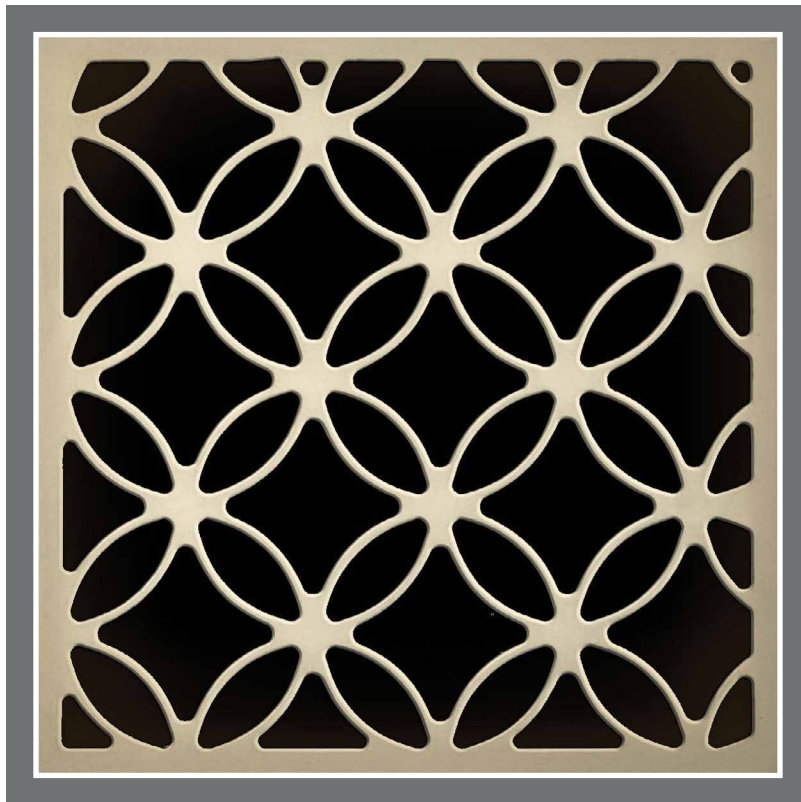

OBD

Biscayne Designs

SCULPTED WOOD

SELECTIONS

Original Designs. Elegant Texture.

| WWW.OLDBISCAYNEDESIGNS.COM |

OLD BISCAYNE DESIGNS

Sculpted Wood Patterns

RIPPLE

GROOVY

SMALL WAVE

LARGE WAVE

Multiple Applications: Door Inserts, Back Panels, Drawer Fronts, Overlays

For more information, application, or pricing please contact Customer Service.

OLD BISCAYNE DESIGNS

Sculpted Wood Patterns

FLUTED

LINED UP

DIAMOND

PYRAMID

Multiple Applications: Door Inserts, Back Panels, Drawer Fronts, Overlays

For more information, application, or pricing please contact Customer Service.