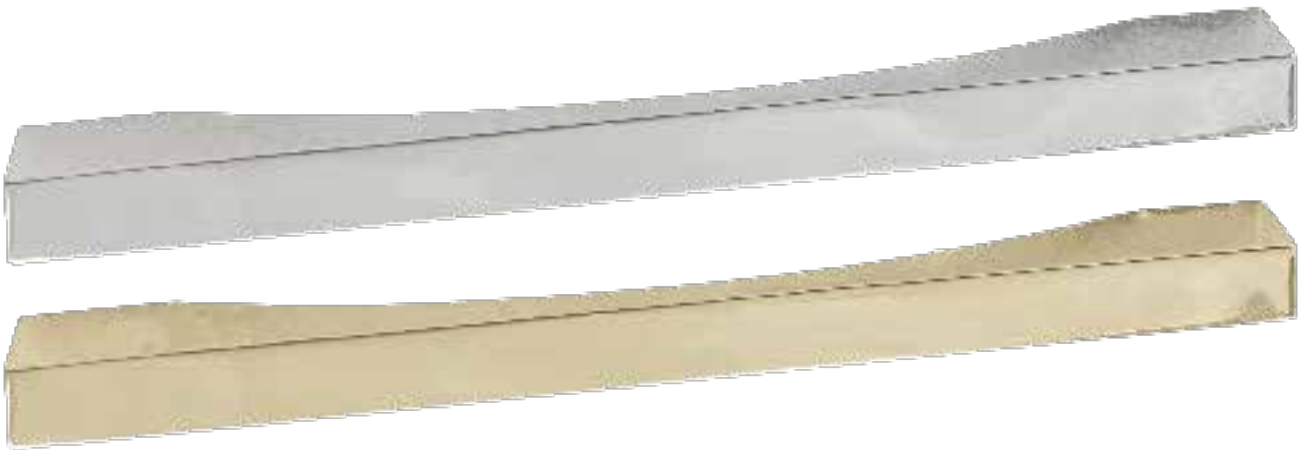

OL	Overall Length
OW	Overall Width
P	Projection

HARDWARE

KEYSER PULL

SHOWN IN POLISHED NICKEL
& POLISHED BRASS

OL: 4" | OW: 2 1/2" | P: 1 1/4"

SAVILLE PULL

SHOWN IN POLISHED NICKEL
& POLISHED BRASS

OL: 1/2" | OW: 6" | P: 3/4"