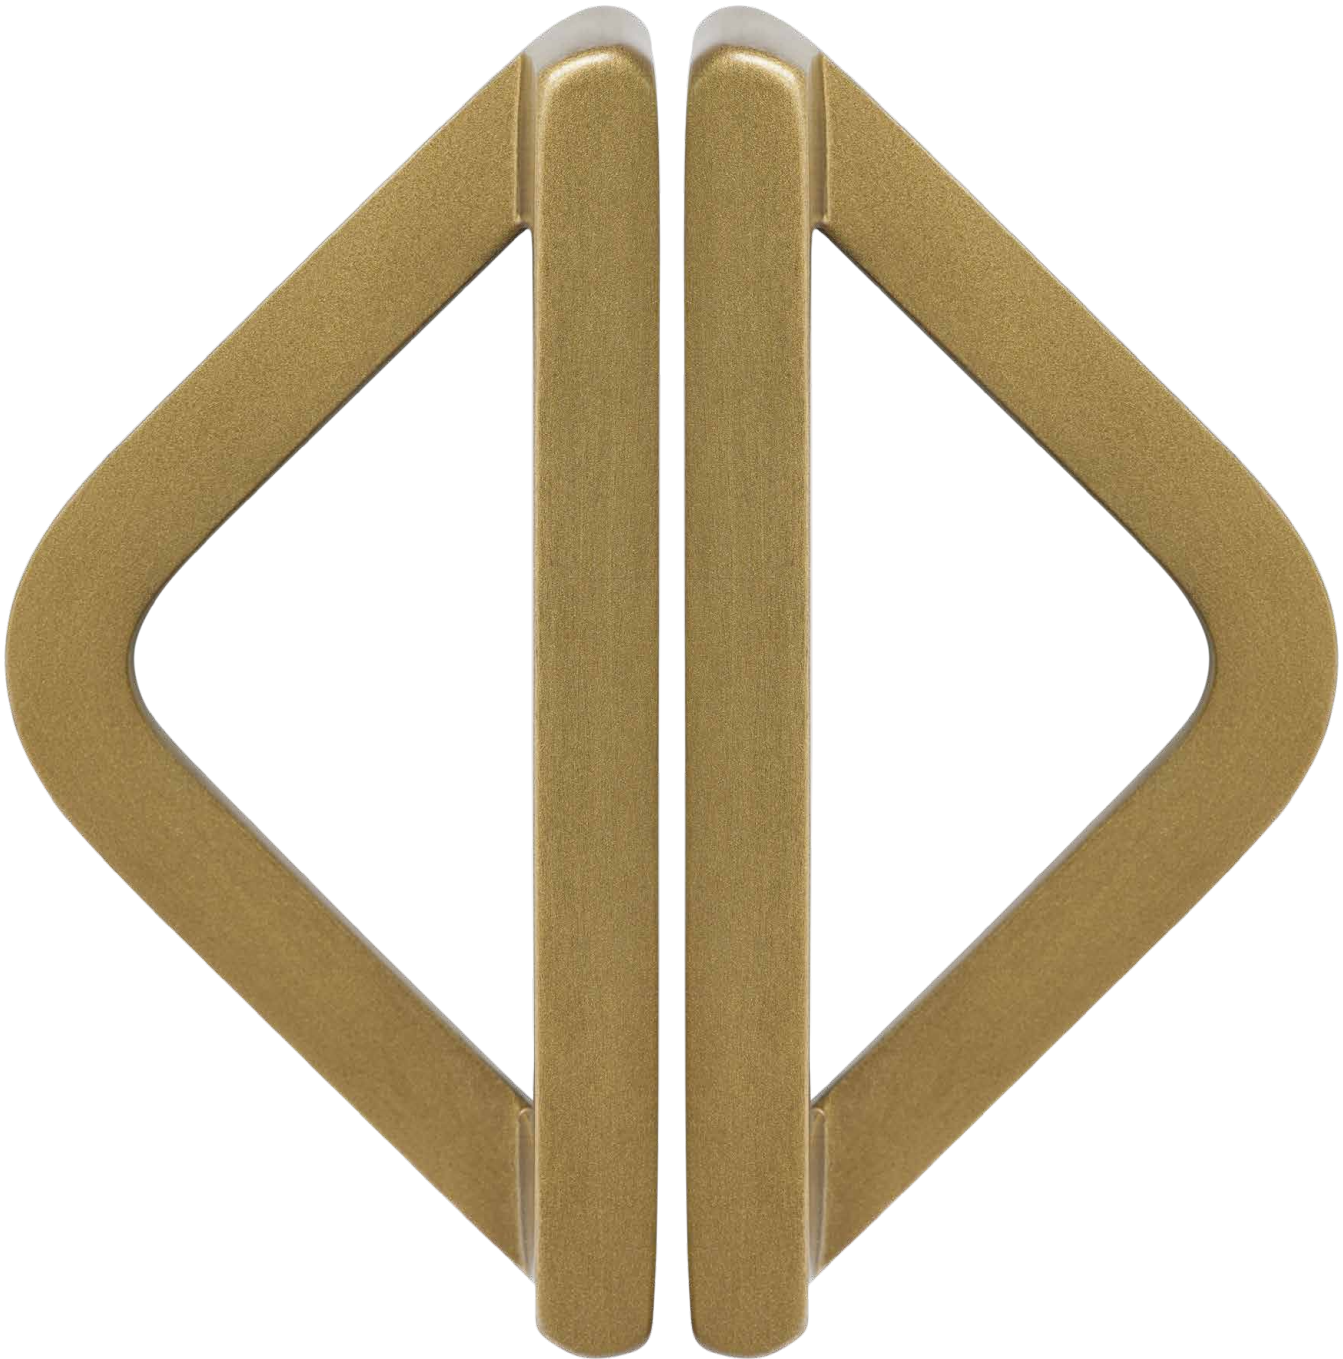

HARDWARE

OL Overall Length
OW Overall Width
P Projection

32103 & 32104

AVAILABLE IN ANY OBD METAL FINISH,
POLISHED NICKEL & POLISHED BRASS

SOLID STEEL

OL: 7 1/2" | OW: 3 3/4" | P: 1 1/2"