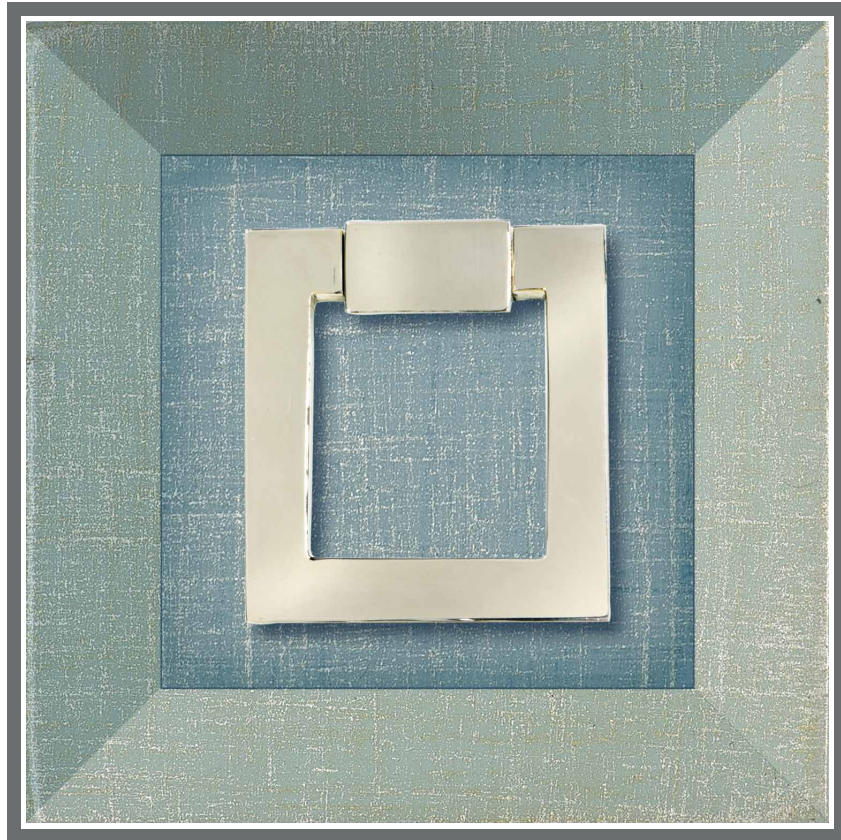

OBD

Biscayne Designs

HARDWARE

SELECTIONS

Contemporary. Transitional. Modern. Antique.