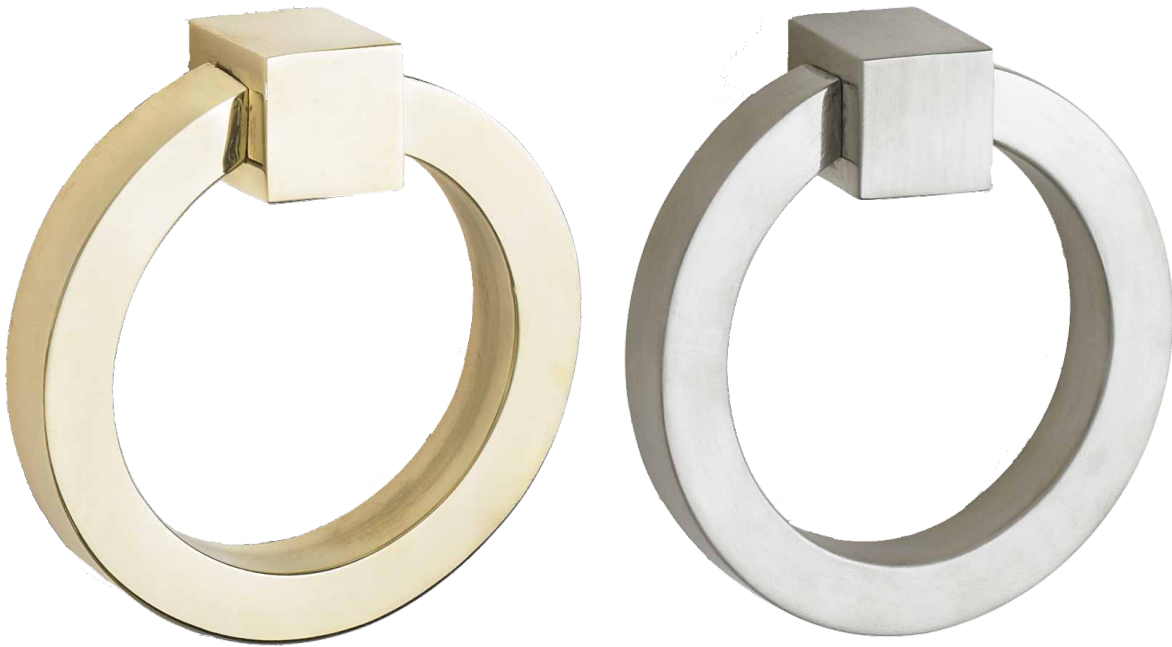

HARDWARE

LARGE HOLDEN DROP PULL

SHOWN IN POLISHED BRASS | BRUSHED NICKEL

OL: 3 1/8" | OW: 3" | P: 3/4" | BS: 3/4"