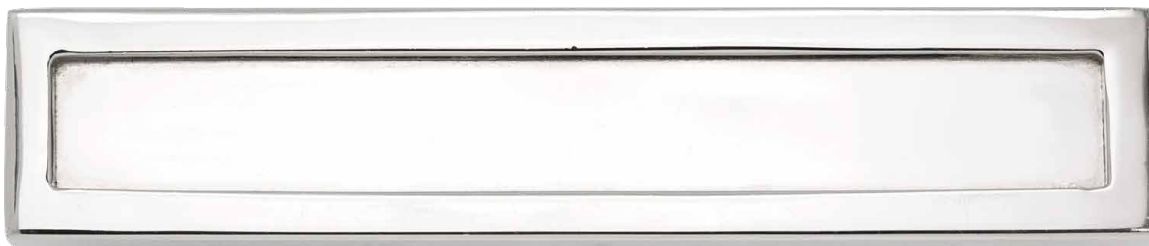

PABLO BAR

SHOWN IN: CHROME

OL: 6" | OW: 1 1/4" | P: 1 3/8"

OL | Overall Length
OW | Overall Width
P | Projection