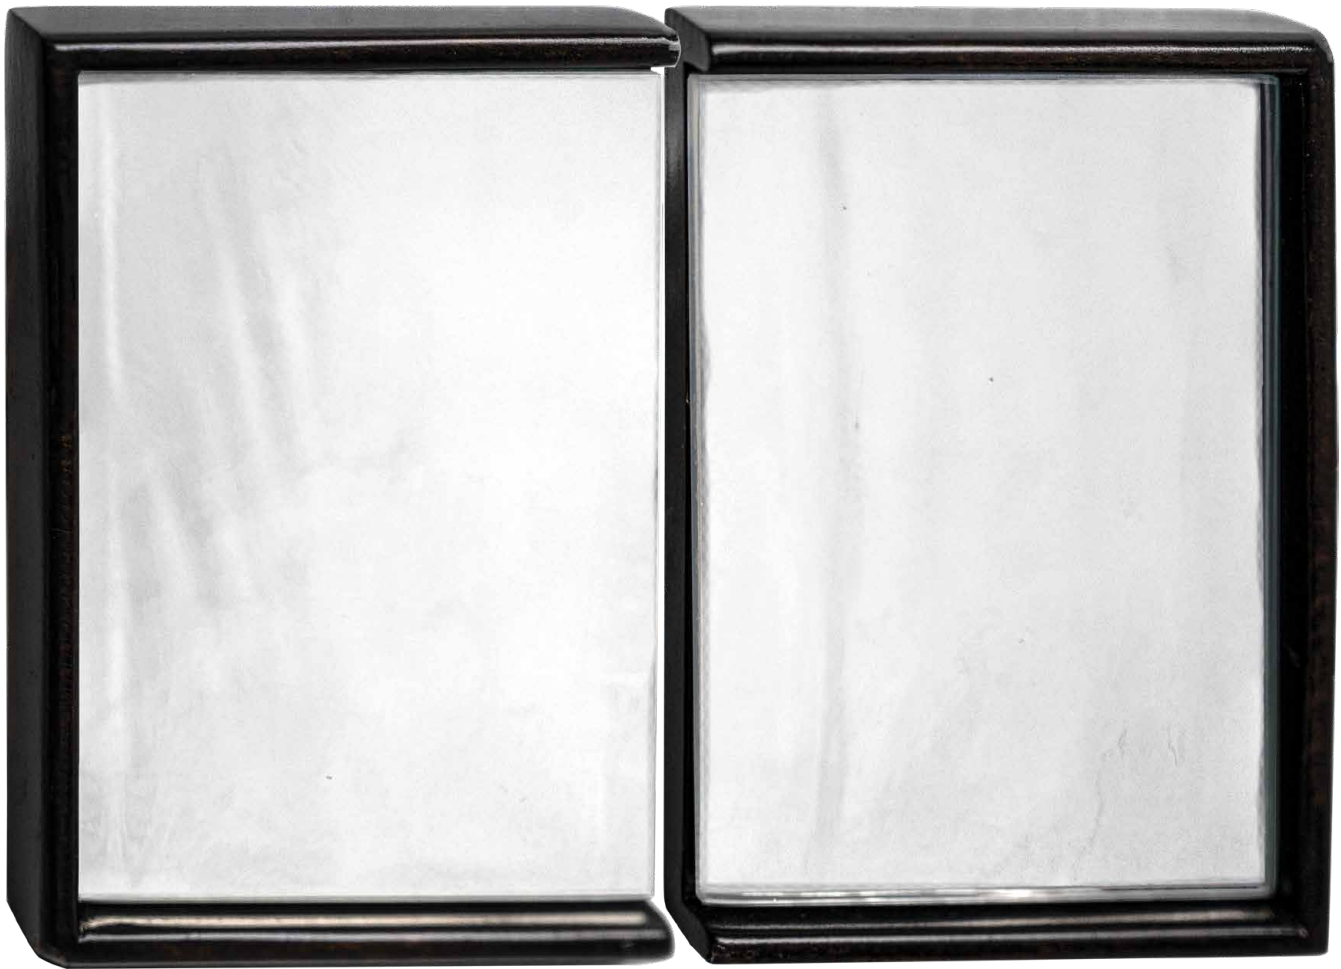

HARDWARE

BECKETT PULLS

SHOWN IN: BLACK W/ HAND BLOWN MIRROR

AVAILABLE IN ANY OBD METAL FINISH,
POLISHED NICKEL & POLISHED BRASS

OL: 5" | OW: 3 1/2" | P: 2"

OL	Overall Length
OW	Overall Width
P	Projection