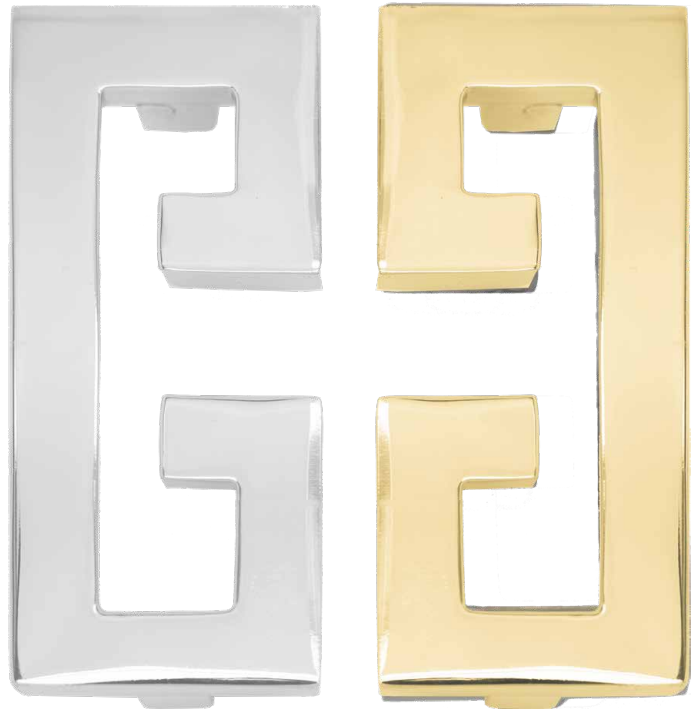

HARDWARE

GRECO PULL

CHROME & POLISHED BRASS

OL: 3 1/2" | OW: 1 1/2" | P: 1"
BS: 3/8" | CC: 3 1/8"

ALEXAS PULL

CHROME & POLISHED BRASS

OL: 3 3/4" | OW: 3 3/4" | P: 1 1/4"
BD: 1/2" | CC: 2 1/4"

OL	Overall Length
OW	Overall Width
P	Projection
BD	Base Diameter
BS	Base Square
CC	Center to Center