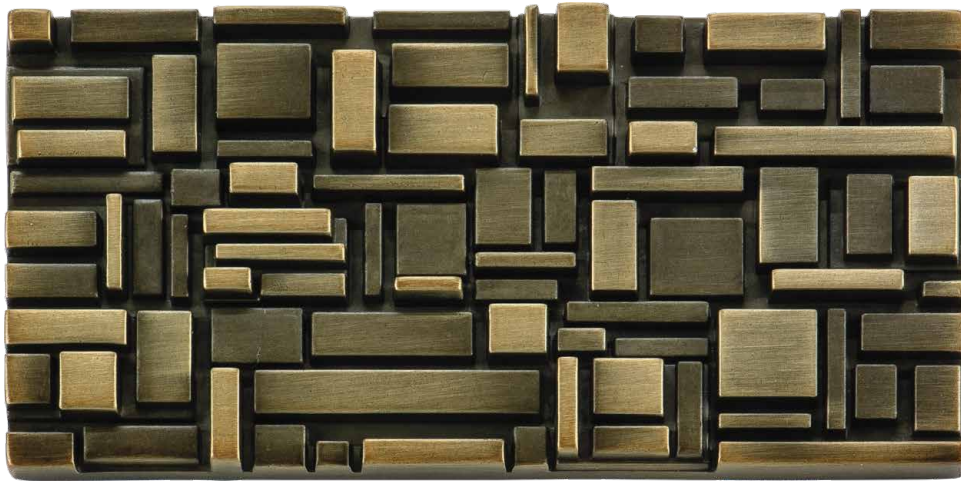

CHRISTOLFE 9" PULL

SATIN NICKEL & OIL RUBBED BRONZE

OL: 8 5/8" | OW: 3/4" | P: 1" | BS: 3/8" | CC: 6"

HARDWARE

GILLIAN KNOB

SHOWN IN OIL RUBBED BRONZE

OL: 1 1/2" | P: 1 1/4" | BS: 1/2"

GILLIAN HARDWARE

AVAILABLE IN:
POLISHED CHROME
ANTIQUÉ BRONZE
BLACK MATTE
& OIL RUBBED BRONZE

GILLIAN RECTANGULAR PULL

SHOWN IN ANTIQUÉ BRONZE

OL: 5" | P: 1 3/8" | OW: 2 1/2" | BL: 1 5/8" | CC: 1"

OL	Overall Length
OW	Overall Width
OS	Overall Square
P	Projection
BL	Base Length
BW	Base Width
BS	Base Square
CC	Center to Center