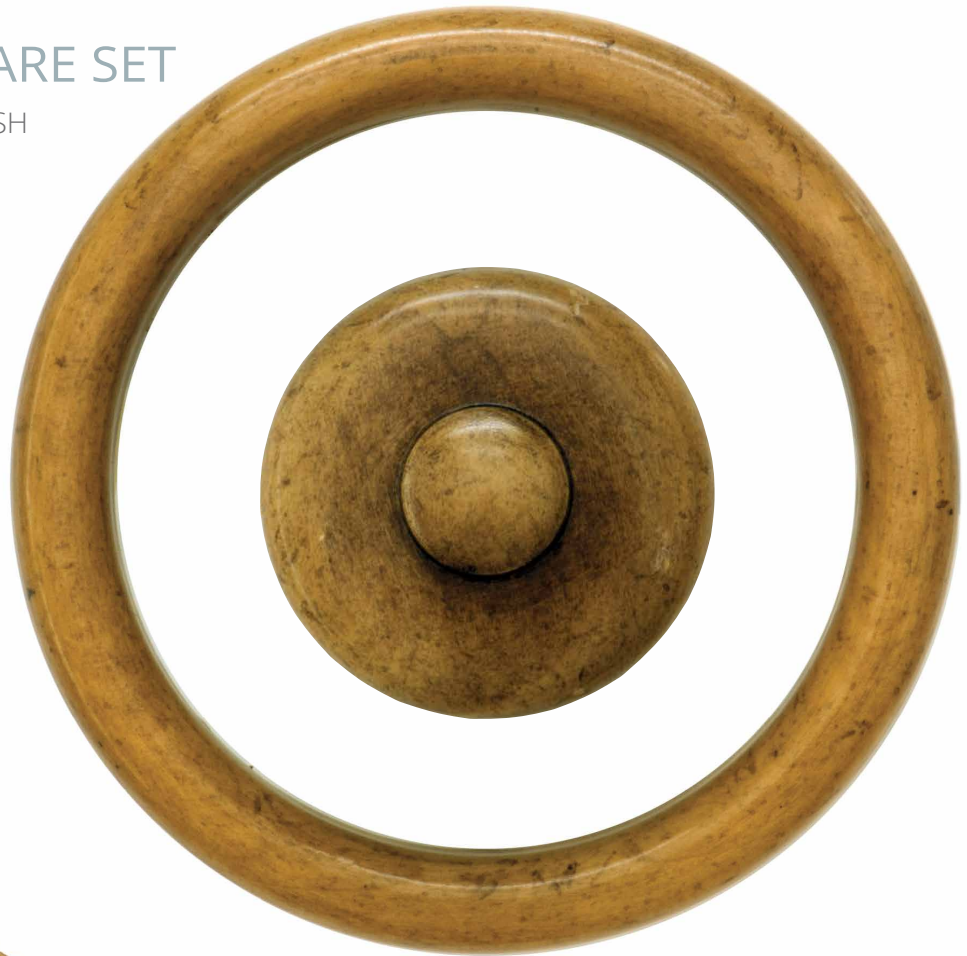

HARDWARE

ISLAMORADA WOOD HARDWARE SET

AVAILABLE IN ANY OBD FINISH

INSIDE KNOB
OD: 2 7/8"
P: 1 7/8"
BD: 1 1/4"

OUTER RING:
OD: 5 1/2"
P: 1/2"

OD	Overall Diameter
P	Projection
BD	Base Diameter