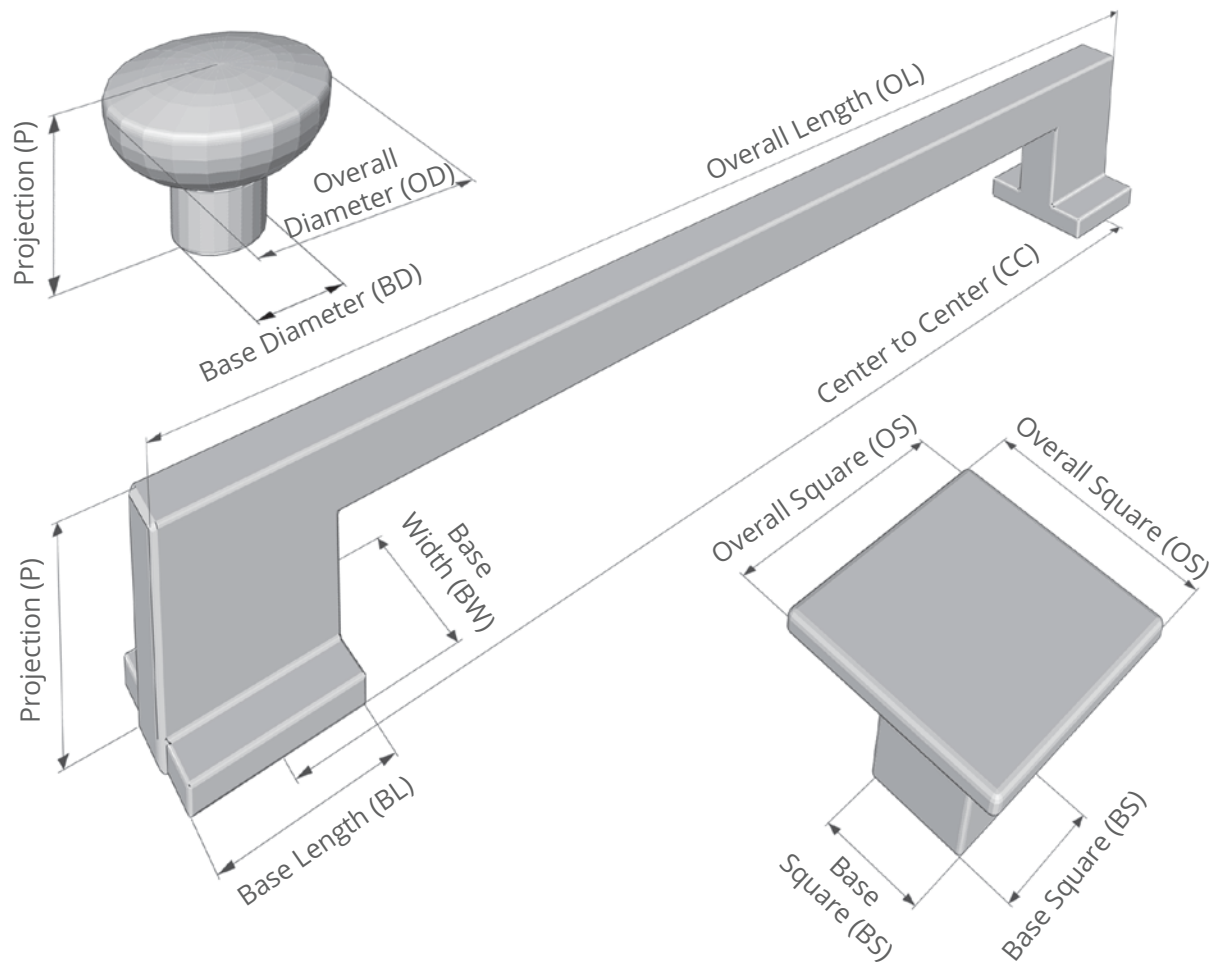

HARDWARE

Hardware Reference

OL	Overall Length
OW	Overall Width
OS	Overall Square
OD	Overall Diameter
P	Projection
BL	Base Length
BW	Base Width
BS	Base Square
BD	Base Diameter
CC	Center to Center