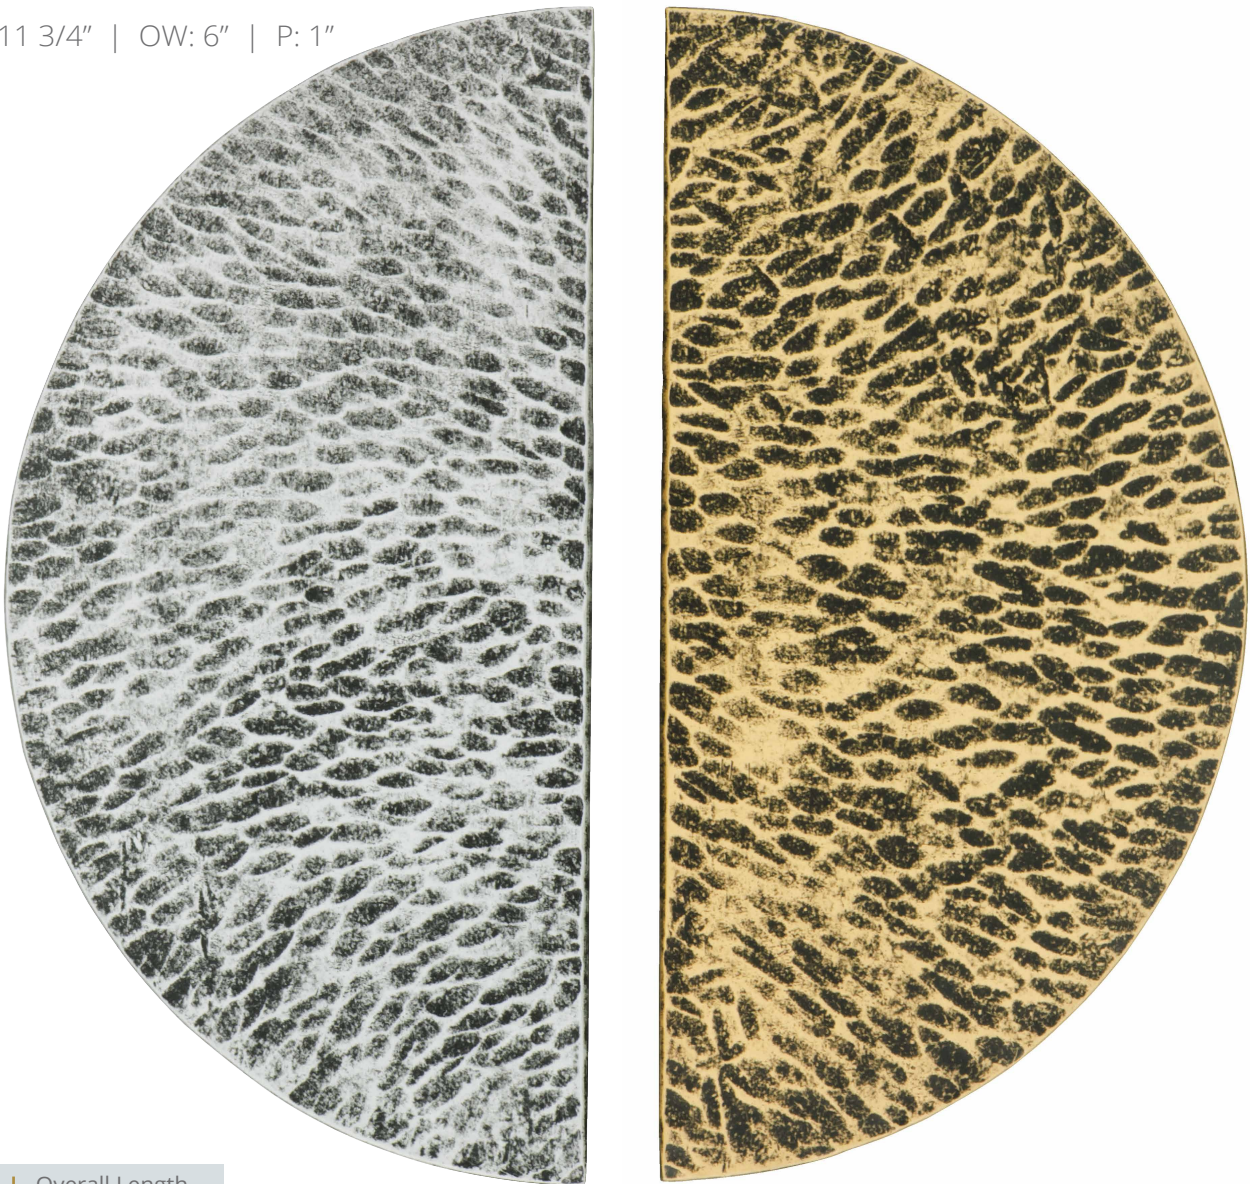

HARDWARE

JOHN KOBE

7" DOOR PULL

12" DOOR PULL

SHOWN IN: SILVER W/ BLACK GLAZE
& GOLD W/ BLACK GLAZE

AVAILABLE IN ANY OBD METAL FINISH,
POLISHED NICKEL & POLISHED BRASS

OL: 7" | OW: 3 1/2" | P: 1"

OL: 11 3/4" | OW: 6" | P: 1"

OL Overall Length
OW Overall Width
P Projection