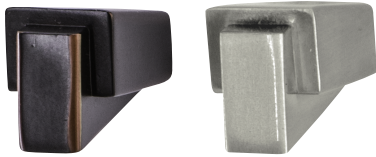

HARDWARE

ARLIE KNOB

OIL RUBBED BRONZE
& SATIN NICKEL

OL: 3/4" | OW: 5/8" | P: 1 1/4"
BL: 3/8" | BW: 5/8"

OL	Overall Length
OW	Overall Width
P	Projection
BS	Base Square
BD	Base Diameter
CC	Center to Center

ARLIE 4" PULL

SATIN NICKEL & OIL RUBBED BRONZE

OL: 4 3/8" | OW: 3/4" | P: 1 1/4"
BL: 3/8" | BW: 3/4" | CC: 3 3/4"

ARLIE 13" PULL

OIL RUBBED BRONZE & SATIN NICKEL

OL: 13 1/4" | OW: 1" | P: 1 3/4" | BL: 3/4" | BW: 1" | CC: 12"