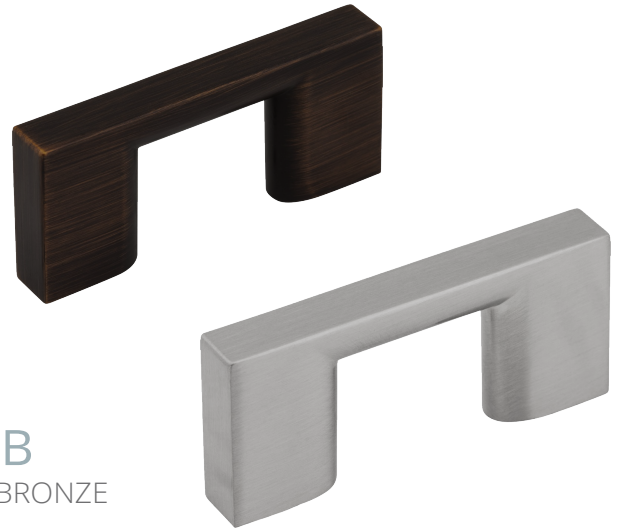

# HARDWARE

OL	Overall Length
OW	Overall Width
P	Projection
BL	Base Length
CC	Center to Center

## SUTTON 6" PULL

BRUSHED OIL RUBBED BRONZE & SATIN NICKEL

OL: 6" | OW: 3/8" | P: 1" | BL: 3/4" | CC: 5"

## SUTTON KNOB

BRUSHED OIL RUBBED BRONZE  
& SATIN NICKEL

OL: 2 1/4" | OW: 3/8" | P: 1" | BL: 5/8" | CC: 1 1/4"

## SUTTON 11 1/2" PULL

BRUSHED OIL RUBBED BRONZE & SATIN NICKEL

OL: 11 1/2" | OW: 3/8" | P: 1" | BL: 1" | CC: 10"