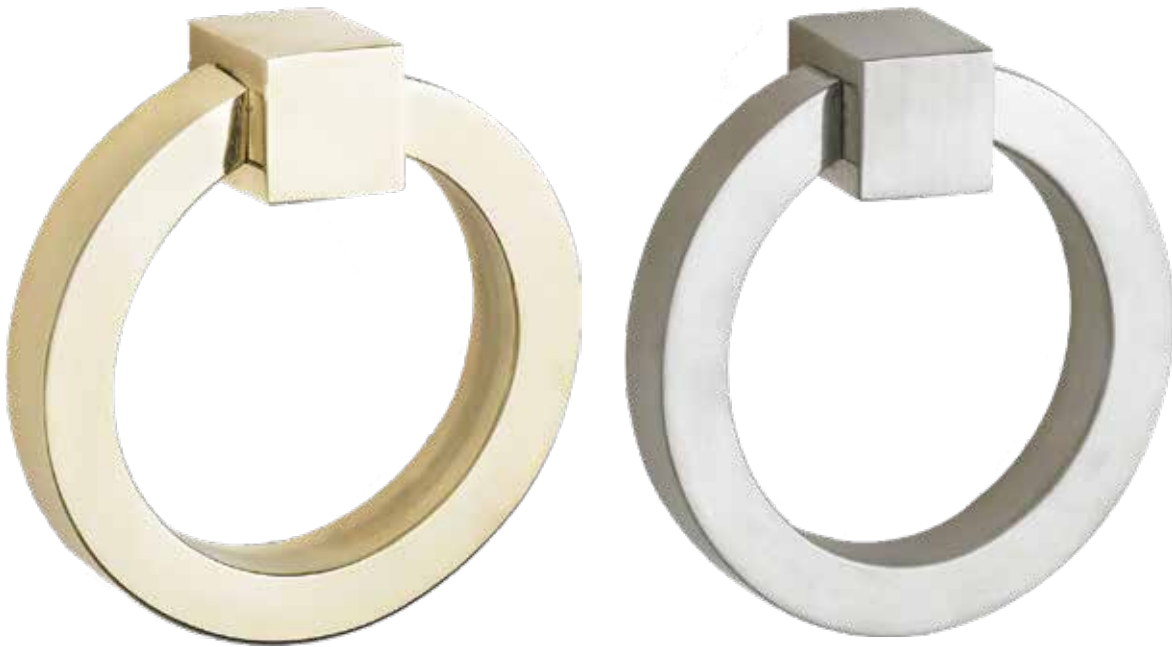

HARDWARE

LARGE HOLDEN DROP PULL

SHOWN IN POLISHED BRASS | BRUSHED NICKEL

OL: 3 1/8" | OW: 3" | P: 3/4" | BS: 3/4"