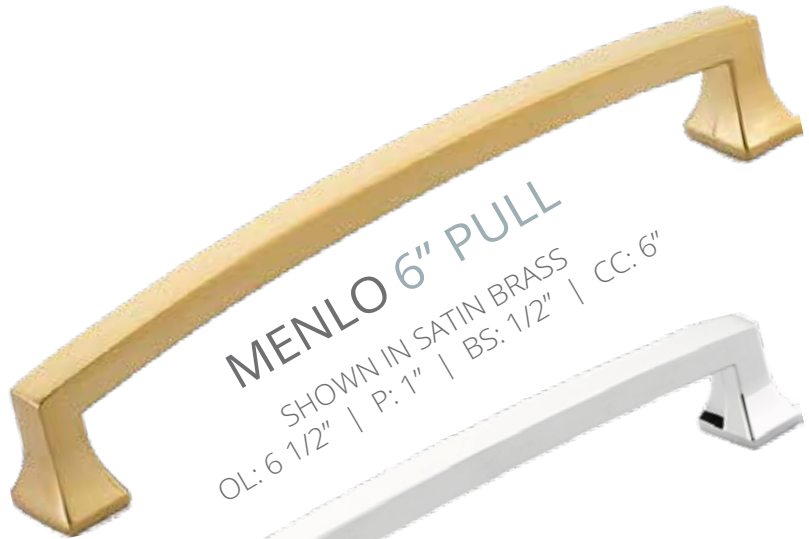

MENLO 8" PULL
SHOWN IN POLISHED CHROME
OL: 8 1/2" | P: 1" | BS: 3/4" | CC: 8"

HARDWARE

MENLO HARDWARE

AVAILABLE IN
POLISHED CHROME
ANCIENT BRONZE
MATTE BLACK
SATIN BRASS
BRUSHED NICKEL

OL	Overall Length
OD	Overall Diameter
OS	Overall Square
P	Projection
BD	Base Diameter
BS	Base Square
CC	Center to Center