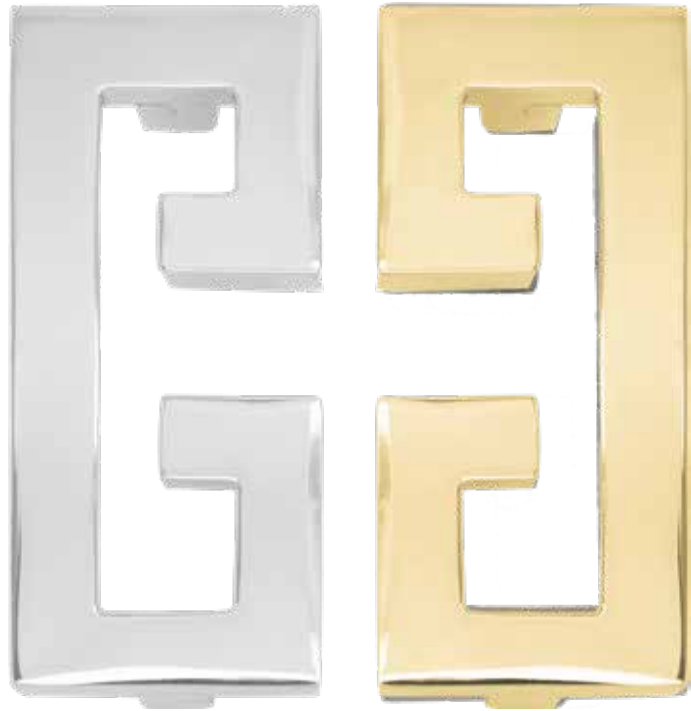

HARDWARE

GRECO PULL

CHROME & POLISHED BRASS

OL: 3 1/2" | OW: 1 1/2" | P: 1"
BS: 3/8" | CC: 3 1/8"

ALEXAS PULL

CHROME & POLISHED BRASS

OL: 3 3/4" | OW: 3 3/4" | P: 1 1/4"
BD: 1/2" | CC: 2 1/4"

OL	Overall Length
OW	Overall Width
P	Projection
BD	Base Diameter
BS	Base Square
CC	Center to Center