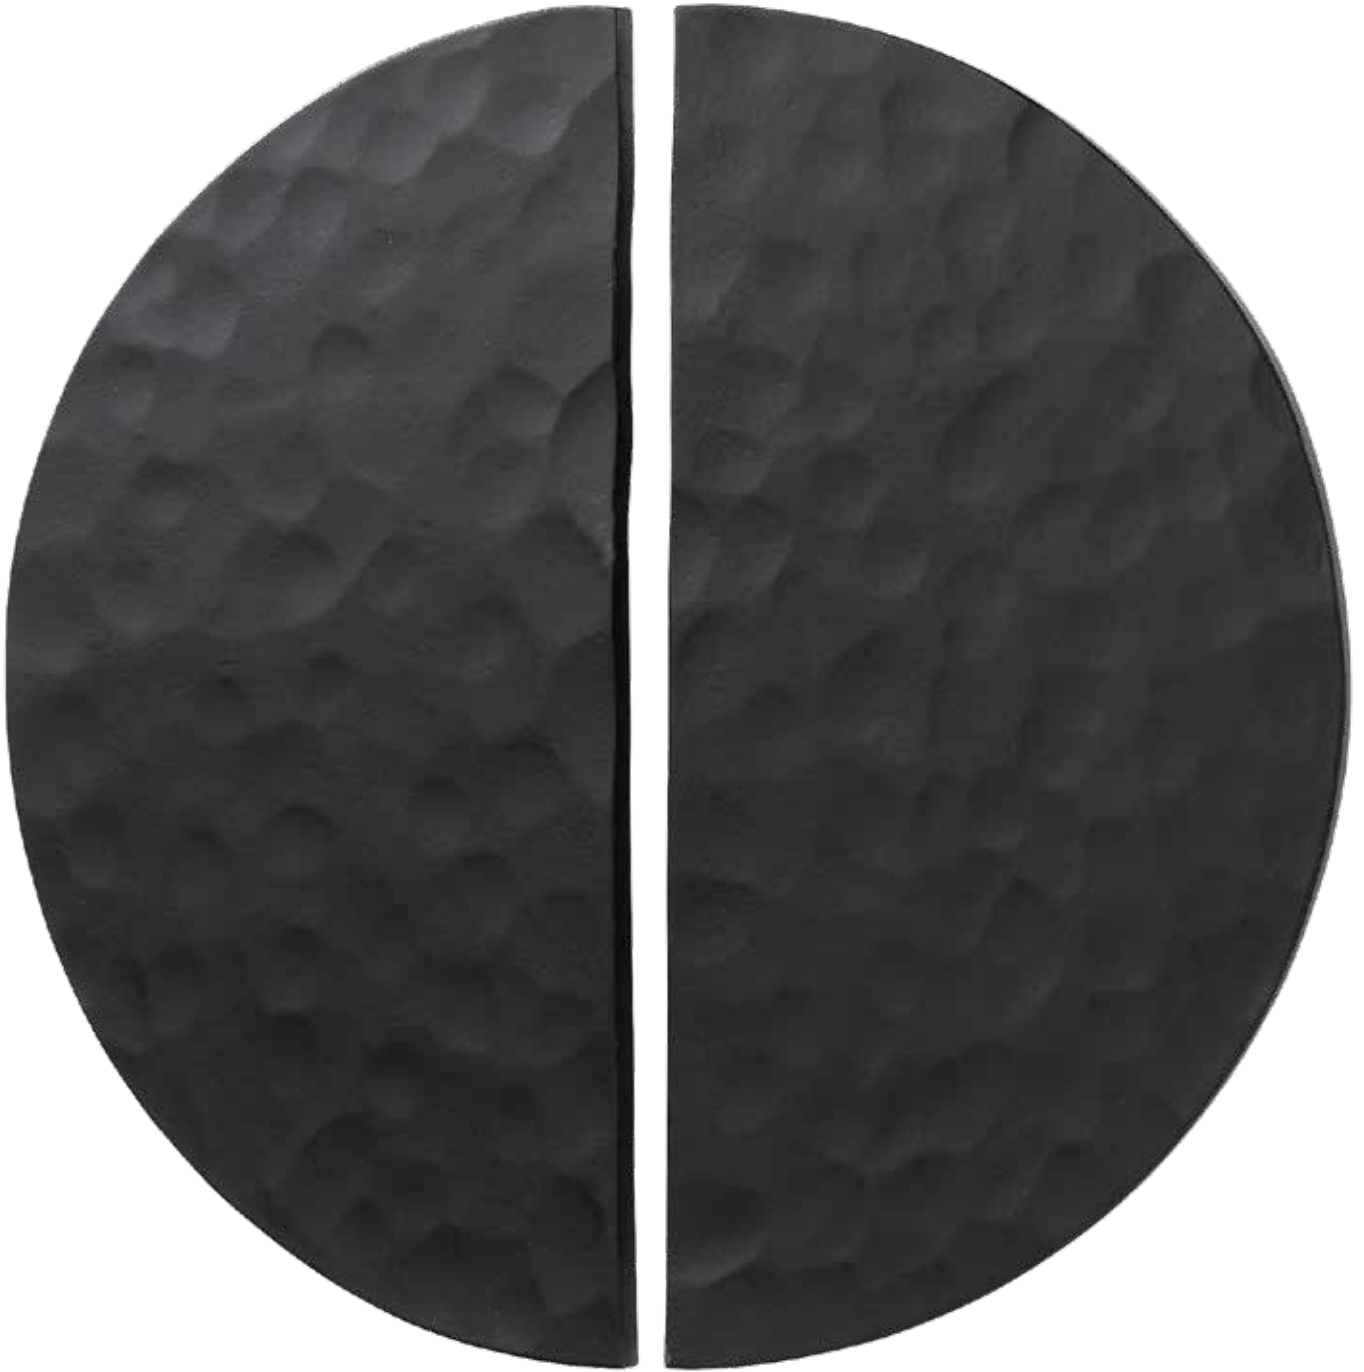

HARDWARE

OL Overall Length
OW Overall Width
P Projection

WASSILY PULLS

SHOWN IN BLACK IRON

AVAILABLE IN ANY OBD METAL FINISHES

OL: 8" | OW: 4" | P: 1 1/4"