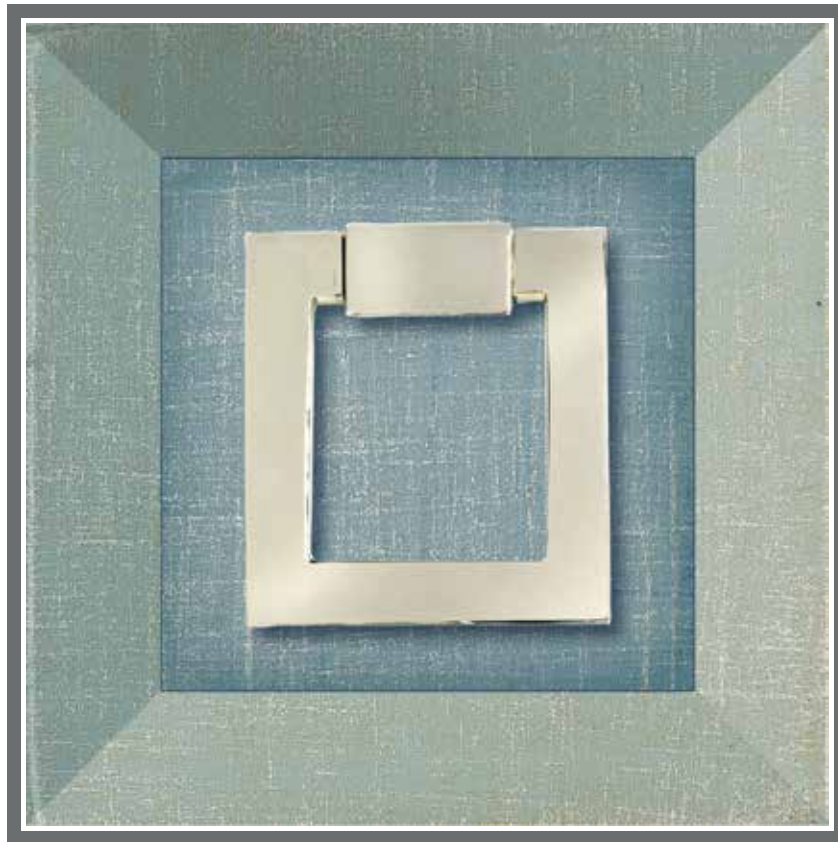

OBD

Biscayne Designs

HARDWARE

SELECTIONS

Contemporary. Transitional. Modern. Antique.