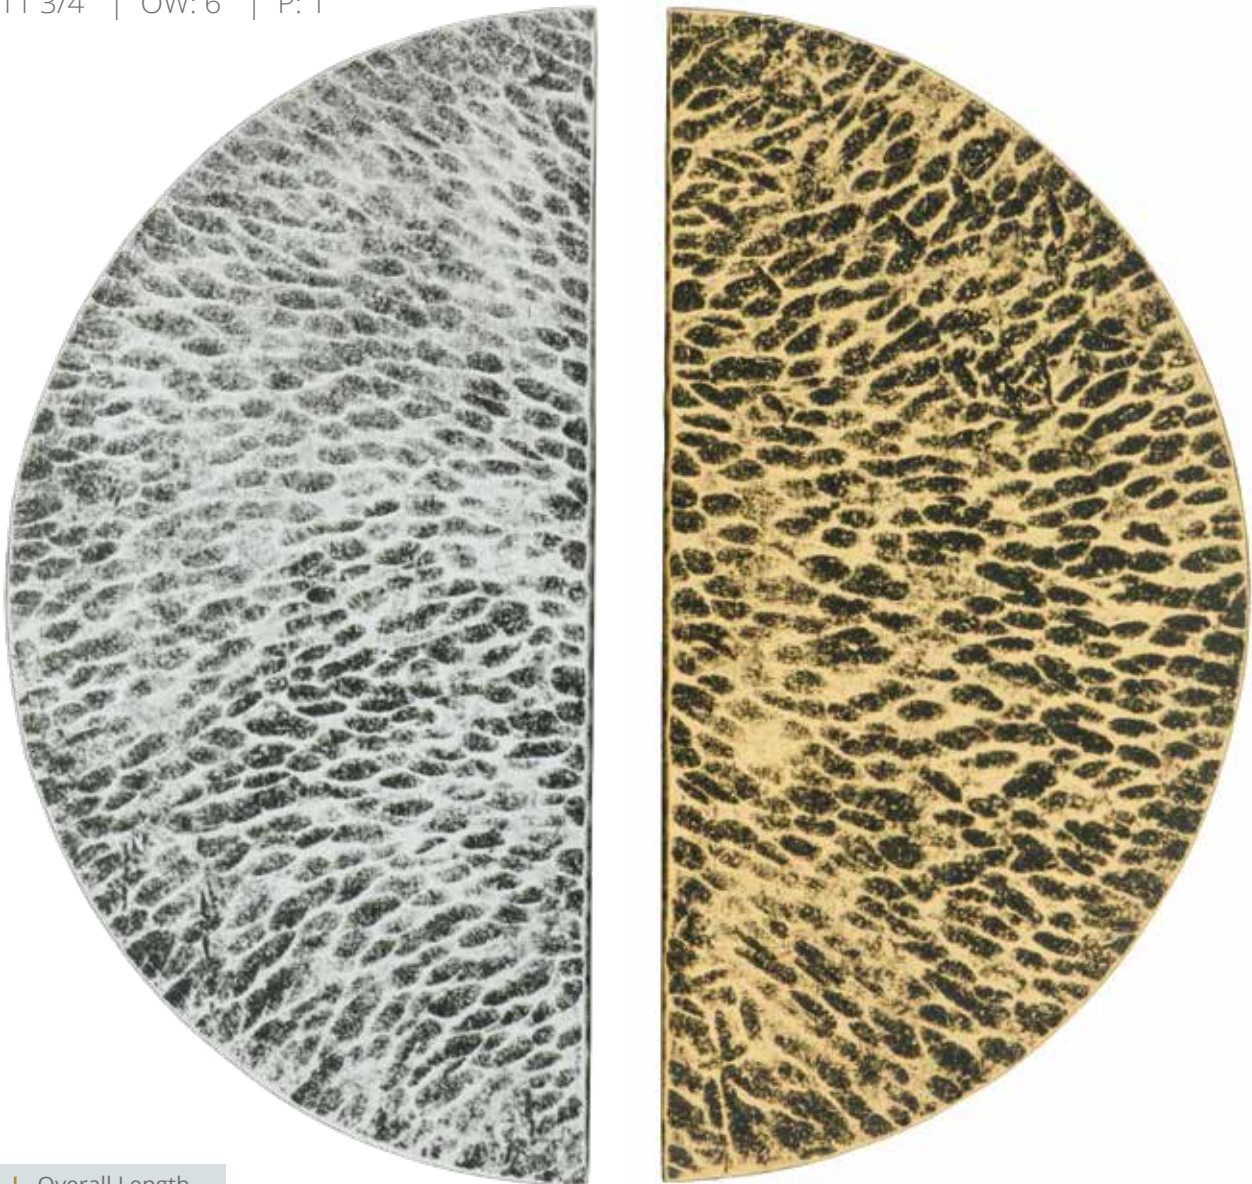

## JOHN KOBE

7" DOOR PULL

12" DOOR PULL

SHOWN IN: SILVER W/ BLACK GLAZE  
& GOLD W/ BLACK GLAZE

AVAILABLE IN ANY OBD METAL FINISH

OL: 7" | OW: 3 1/2" | P: 1"

OL: 11 3/4" | OW: 6" | P: 1"

OL Overall Length  
OW Overall Width  
P Projection