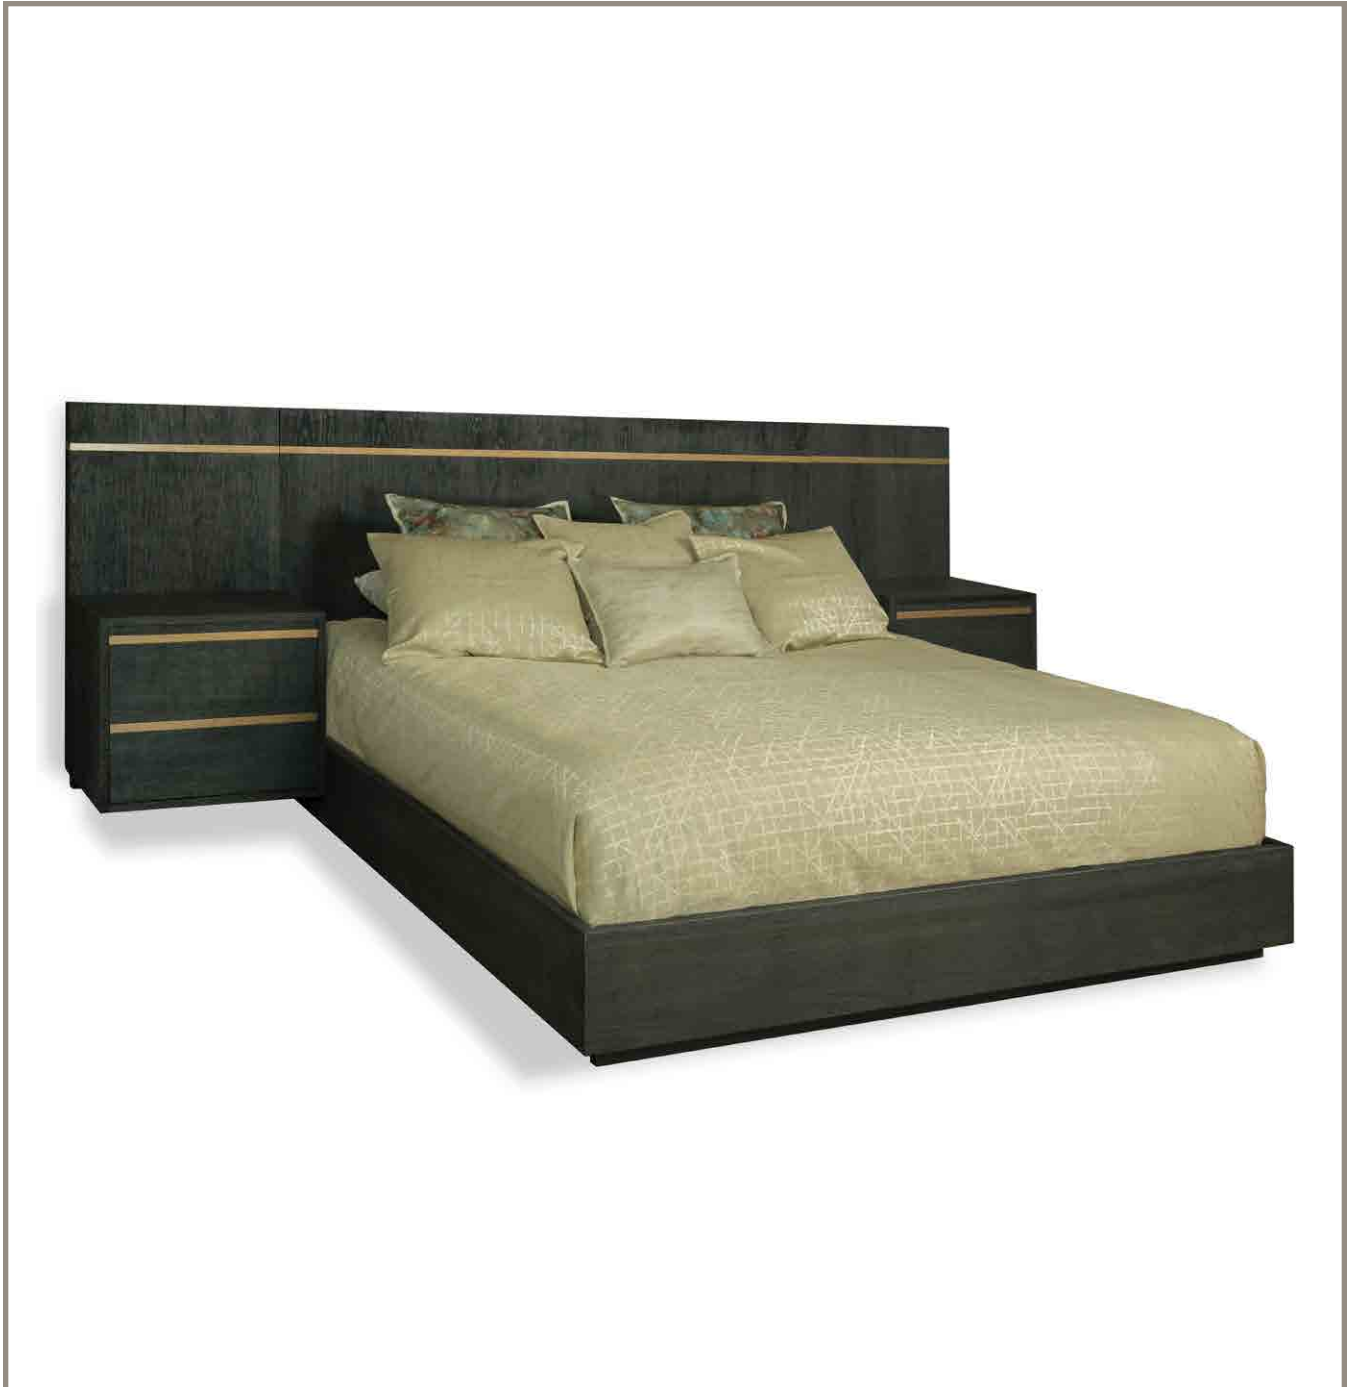

Warrick KING 19495B

Overall Width: 133" | Overall Height: 48" | Length: 85.5" | Frame Height: 9" | Siderails: 15"
Headboard Width: 81" | Nightstand Width 26" | Nightstand Height 22" | Nightstand Depth 18"
Finish: Weathered Ebony · Strip Accent: Champagne Warm Silver Pearl